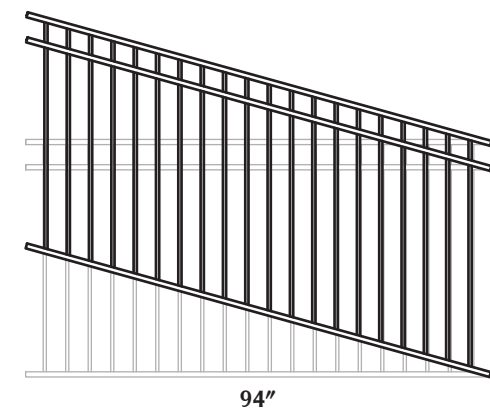

evolution of versatile fencing

Flat Top

4'

94"

Height: 48", 60", & 72"
Panel length: 94"
Gate opening: 4'
Traditional Residential: 1" rail & 5/8" picket

4'

Pressed Spear

94"

72"
60"
48"

Height: 48", 60", & 72"
Panel length: 94"
Gate opening: 4'
Traditional Residential: 1" rail & 5/8" picket

4'

4'

Extended Picket

4'

94"

Height: 48", 60", & 72"
Panel length: 94"
Gate opening: 4'
Traditional Residential: 1" rail & 5/8" picket

4'

Pool Panel

94"

54"

Height: 54"
Panel length: 94"
Gate opening: 4'
Traditional Residential: 1" rail & 5/8" picket

4'

4'