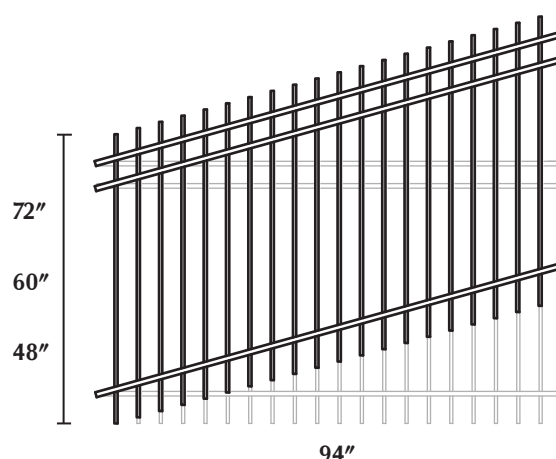

evolution of versatile fencing

Flat Top

4'

94"

Height: 48", 60", & 72"
Panel length: 94"
Gate opening: 4'
Traditional Residential: 1" rail & 5/8" picket

4'

Pressed Spear

94"

72"
60"
48"

Height: 48", 60", & 72"
Panel length: 94"
Gate opening: 4'
Traditional Residential: 1" rail & 5/8" picket

4'

4'

Extended Picket

4'

94"

Height: 48", 60", & 72"
Panel length: 94"
Gate opening: 4'
Traditional Residential: 1" rail & 5/8" picket

4'

Pool Panel

94"

54"

Height: 54"
Panel length: 94"
Gate opening: 4'
Traditional Residential: 1" rail & 5/8" picket

4'

4'