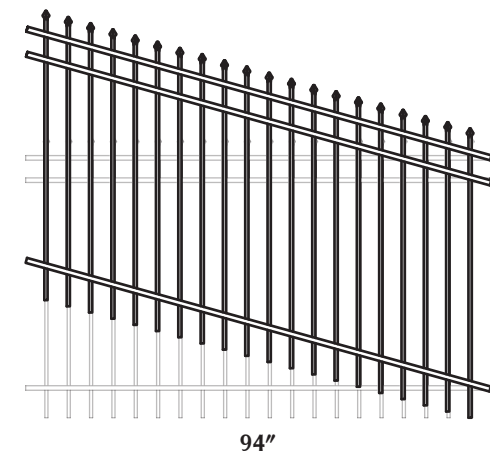

evolution of versatile fencing

Flat Top

4'

94"

Height: 48", 60", & 72"
Panel length: 94"
Gate opening: 4'
Traditional Residential: 1" rail & 5/8" picket

4'

Pressed Spear

94"

72"
60"
48"

Height: 48", 60", & 72"
Panel length: 94"
Gate opening: 4'
Traditional Residential: 1" rail & 5/8" picket

4'

4'

Extended Picket

4'

94"

Height: 48", 60", & 72"
Panel length: 94"
Gate opening: 4'
Traditional Residential: 1" rail & 5/8" picket

4'

Pool Panel

94"

54"

Height: 54"
Panel length: 94"
Gate opening: 4'
Traditional Residential: 1" rail & 5/8" picket

4'

4'