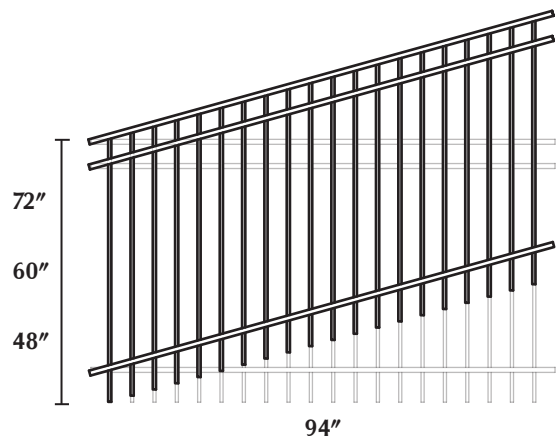

evolution of versatile fencing

Flat Top

4'

94"

Height: 48", 60", & 72"
Panel length: 94"
Gate opening: 4'
Traditional Residential: 1" rail & 5/8" picket

4'

Pressed Spear

94"

72"
60"
48"

Height: 48", 60", & 72"
Panel length: 94"
Gate opening: 4'
Traditional Residential: 1" rail & 5/8" picket

4'

4'

Extended Picket

4'

94"

Height: 48", 60", & 72"
Panel length: 94"
Gate opening: 4'
Traditional Residential: 1" rail & 5/8" picket

4'

Pool Panel

94"

54"

Height: 54"
Panel length: 94"
Gate opening: 4'
Traditional Residential: 1" rail & 5/8" picket

4'

4'